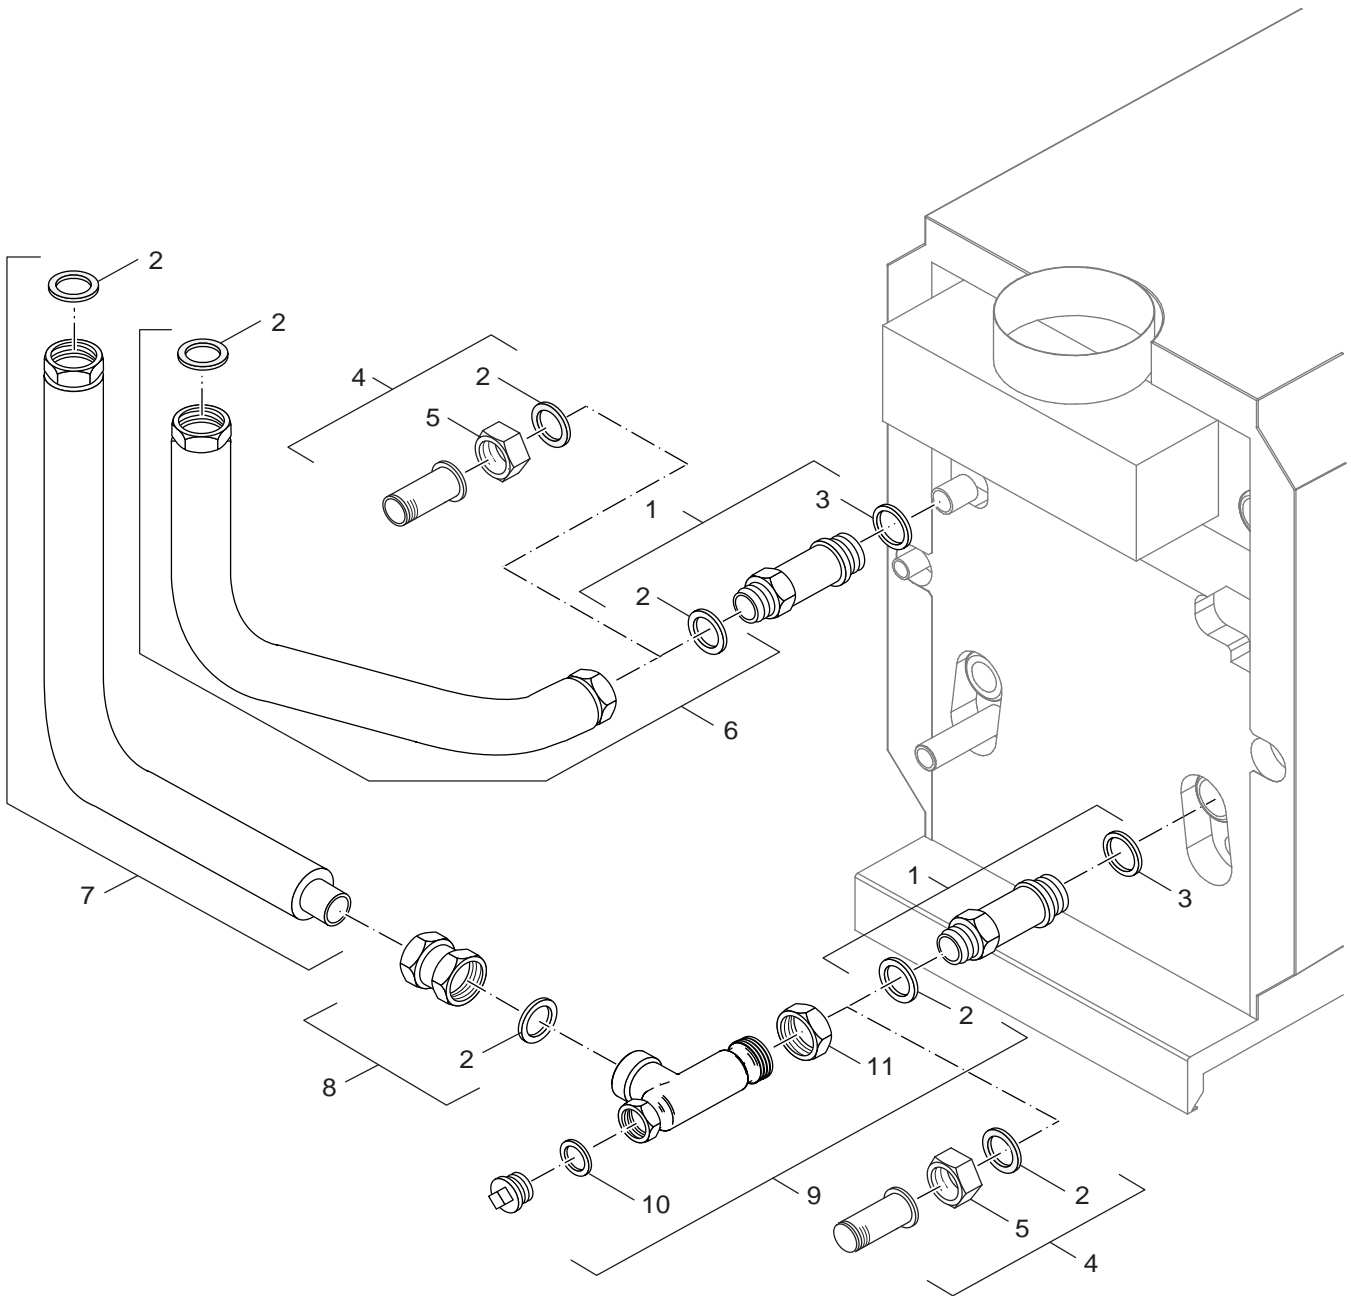

6720906052.aa.RS-Kesselanschluß-Set

Kesselanschluß-Set
Boiler connection

G234 X
38-60kW

7

Übersetzungsliste
List of translations

Pos	Description
1 Element of construction	
1	Boiler block
2	Section End R.h. G204-G334
3	Section End L.h. G204-G334
4	Gasket D41,7x55x1,5mm AFM 34, white
5	Dummy plug G1 1/4" R.h.
6	Sensor well R3/4"x100mm
7	Threaded stud DIN939 M8x35 5,6
8	Stud DIN939 M8x30 5.6
9	Hexagon nut DIN6923 M8 A3K (10x)
10	Section Centre G204-G334
11	Boiler fitting 48/38 Sz 0a repl. pack
12	Feed pipe connection part
13	Feed pipe 394mm long
14	Tie rod kit M8x440mm
15	Fastening angle R.h.
16	Fastening angle L.h.
	Boiler kit WM-W009, box a 1,85kg
	Piping bag
	Spacer with flattening D20x5.5 8mm long
	Sealant linseed oil graphit 450g box sp
2 Element of construction	
1	Non-combustible base 5 Sections 530mm
2	Boiler support
3	Heat protection plate
4	Section mount cover
5	Rear panel 646mm wide
6	Snap nut 4,8-SNU2012
7	Thermal insulation 100x400x745 G234X
8	Cable channel
9	Pan-head screw ST3,9x9,5 A3T (10x)
10	Partition wall 556mm wide
11	Insulating plate cable entry 430x117mm
	Installation material boiler block
	Installation material bottom group
3 Element of construction	
1	Coll hood G244/G234 5sect
2	Clean-out cover 407mm wide
3	Packing cords GP 6x10000mm
4	Washer DIN9021 A6,4 A3K
5	Crowned nut M6-A3F-MCU 5315
6	Washer DIN125 A3K (10x)
7	Flue gas monitor AW 50.2-combi at all
8	Flue gas monitor AW10
9	Exhaust-transition pc 180/200
	Gasket kit PK-W11 310ml cartridge
	Installation material Flue gas monitor
	Installation material
	Sealing material brown (cartridge 310ml)
4 Element of construction	
1	Flue gas damper 4 Sections G204/G224
2	Flap 306mm wide 4 Sections G204/G224
3	Motor with fixing parts
4	Motor with fixing parts
5	Installation material for Flue gas
6	Servo motor pc7.2K cpl connection
7	Motor support with slidebar